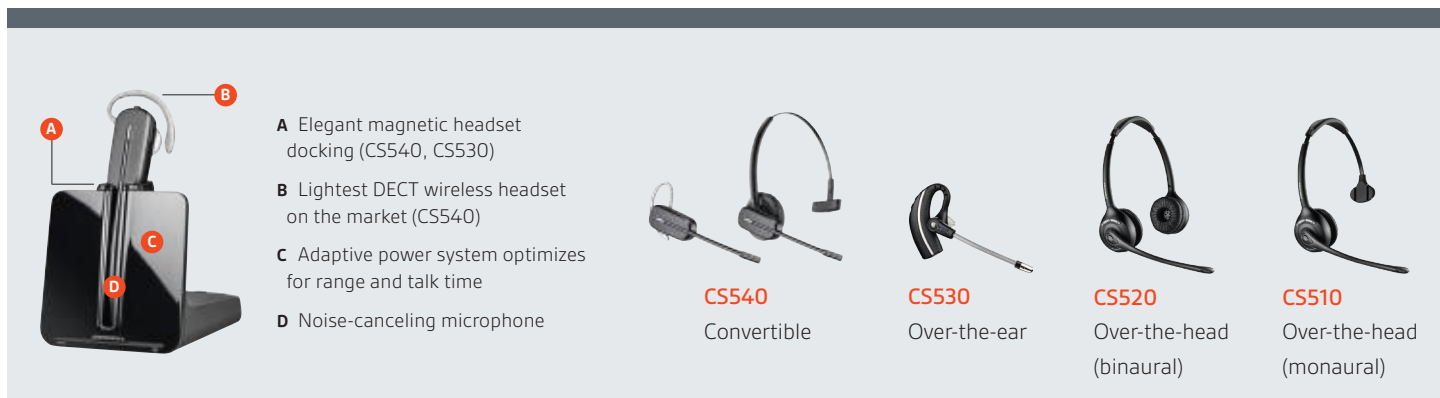

CS500 SERIES

Another CS family headed
for the bestseller list

Fall in love all over again with the CS wireless
headset series.

Hands-free up to 350 feet

CS500 SERIES

Plantronics legendary CS family is setting a wireless standard for desk phone communication with the CS500 Series. The system features the lightest DECT headset on the market, a streamlined design and professional performance all with the same reliability for hands-free productivity that has made the CS family a bestseller for over a decade.

SUPERIOR COMFORT AND CALL MANAGEMENT

- Gain mobility –multitask hands-free up to 350 ft
- One-touch call answer/end, vol +/-, and mute
- Conference in up to three additional headsets for enhanced collaboration
- CS540 convertible headset offers a choice of three* comfort-tested wearing options to match your personal style

OUTSTANDING AUDIO QUALITY

- DECT technology provides better audio; eliminates interference from Wi-Fi networks
- Advanced wideband audio using CAT-iq technology for high definition voice quality
- Noise-canceling microphone reduces background noise interruptions, ensuring great audio quality and easing listener fatigue
- Enhanced Digital Signal Processing (DSP) provides more natural sounding voice

- HL10 Handset Lifter adds remote call answer/end convenience
- Electronic Hookswitch Cable electronically adds remote answer/end convenience, eliminating the need for a Handset Lifter

GLOBAL CUSTOMER CARE